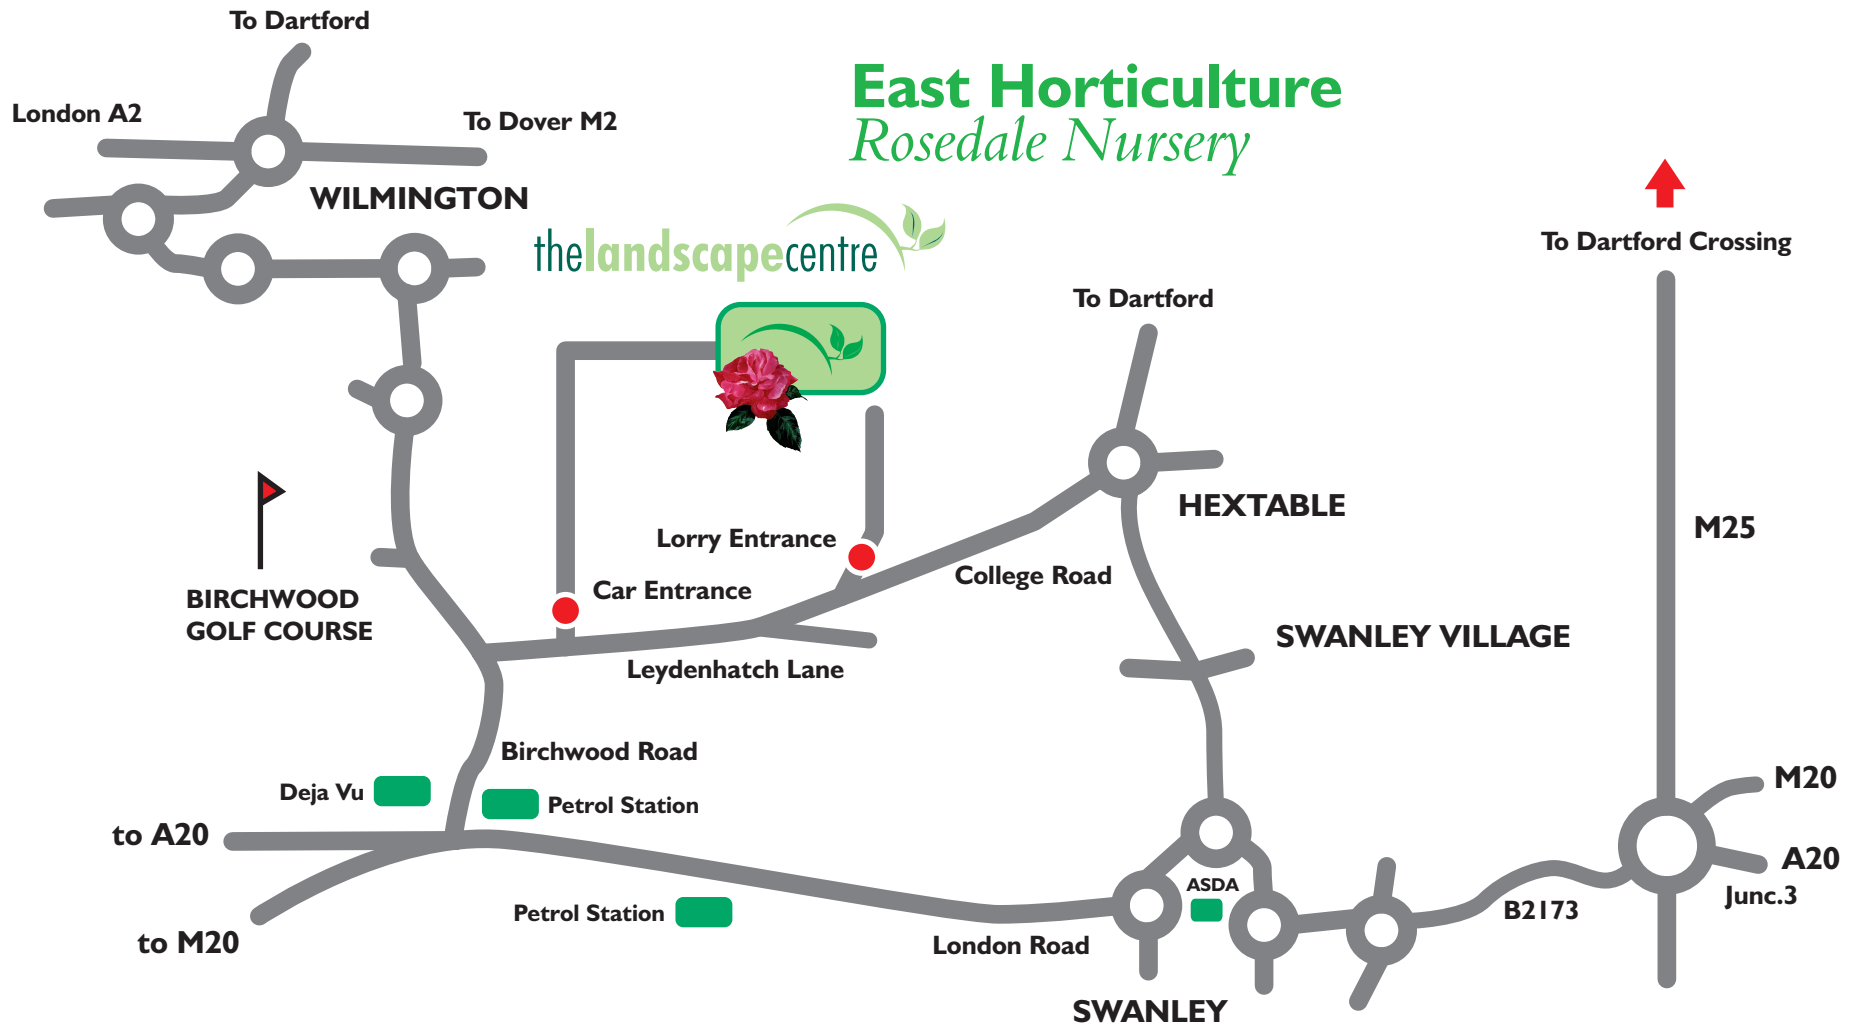

East Horticulture *Rosedale Nursery*

thelandscapecentre

To Dartford

To Dover M2

WILMINGTON

London A2

BIRCHWOOD
GOLF COURSE

Lorry Entrance

Car Entrance

To Dartford

HEXTABLE

College Road

SWANLEY VILLAGE

To Dartford Crossing

M25

to A20

Deja Vu

Petrol Station

Birchwood Road

to M20

Petrol Station

London Road

ASDA

SWANLEY